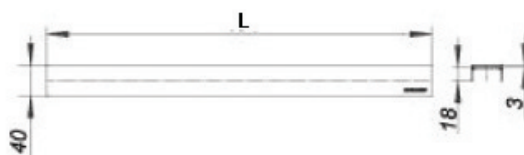

05. July 2010

cover plate CeraLine Design

Text for invitation to tender

DALLMER cover plate CeraLine Design
Cover plate for floor channel CeraLine
height adjustable 5 - 17 mm, 40 mm wide
304 stainless steel massive 3 mm, brushed,
Load class K3 (300kg)

Ref.	L (mm)
520616	500
520623	600
520630	700
520647	800
520654	900
520661	1000
520685	1100
520678	1200